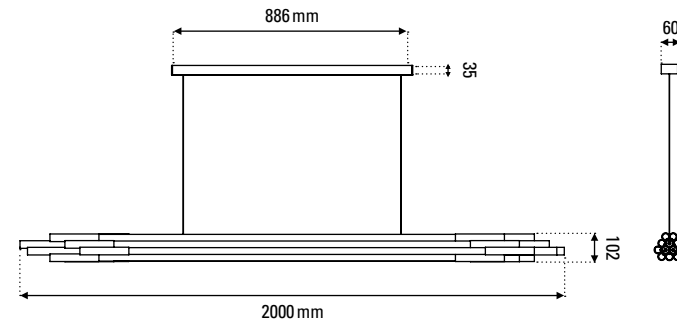

ORG PH 2000

CL I–IP20

Matériaux Aluminium, verre, acrylique
Material Aluminium, glass, acrylic

Poids 6 Kg
Weight

Tension 220/240V
Voltage
Lumens 2700 lm

Watt 27W
Watt

Source INTEGRATED LED 2700 K
Source

Driver Dimmable TRIAC
Driver TRIAC dimmable

Câble Longueur : 3 m
Wire Length : 3 m

Interrupteur NA
Switch

Fiches NA
Plug

ORG PV 1300

CL I–IP20

Matériaux Aluminium, verre, acrylique
Material Aluminium, glass, acrylic

Poids 4 Kg
Weight

Tension 220/240V
Voltage
Lumens 1700 lm

Watt 17W
Watt

Source INTEGRATED LED 2700 K
Source

Driver Dimmable TRIAC
Driver TRIAC dimmable

Câble Longueur : 3 m
Wire Length : 3 m

Interrupteur NA
Switch

Fiches NA
Plug

ORG PV 2000

CL I–IP20

Matériaux Aluminium, verre, acrylique
Material Aluminium, glass, acrylic

Poids 6 Kg
Weight

Tension 220/240V
Voltage
Lumens 2700 lm

Watt 27W
Watt

Source INTEGRATED LED 2700 K
Source

Driver Dimmable TRIAC
Driver TRIAC dimmable

Câble Longueur : 3 m
Wire Length : 3 m

Interrupteur NA
Switch

Fiches NA
Plug