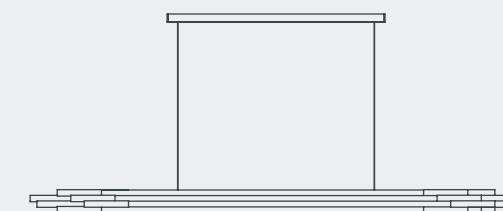

# ORG™

de Sebastian Summa

ORG P HORIZONTAL 1300  
(7 pipes)

ORG P HORIZONTAL 1600  
(7 pipes)

ORG P HORIZONTAL 2000  
(12 pipes)

ORG P VERTICAL 1300  
(7 pipes)

ORG P VERTICAL 1600  
(7 pipes)

ORG P VERTICAL 2000  
(12 pipes)