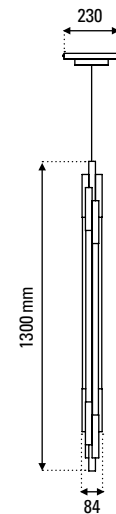

ORG PV 1300

CL I–IP20

Matériaux Aluminium, verre, acrylique
Material Aluminium, glass, acrylic

Poids 4 Kg
Weight

Tension 220/240V
Voltage
Lumens 1700 lm

Watt 17W
Watt

Source INTEGRATED LED 2700 K
Source

Driver Dimmable TRIAC
Driver TRIAC dimmable

Câble Longueur : 3 m
Wire Length : 3 m

Interrupteur NA
Switch

Fiches NA
Plug

ORG PV 2000

CL I–IP20

Matériaux Aluminium, verre, acrylique
Material Aluminium, glass, acrylic

Poids 6 Kg
Weight

Tension 220/240V
Voltage
Lumens 2700 lm

Watt 27W
Watt

Source INTEGRATED LED 2700 K
Source

Driver Dimmable TRIAC
Driver TRIAC dimmable

Câble Longueur : 3 m
Wire Length : 3 m

Interrupteur NA
Switch

Fiches NA
Plug